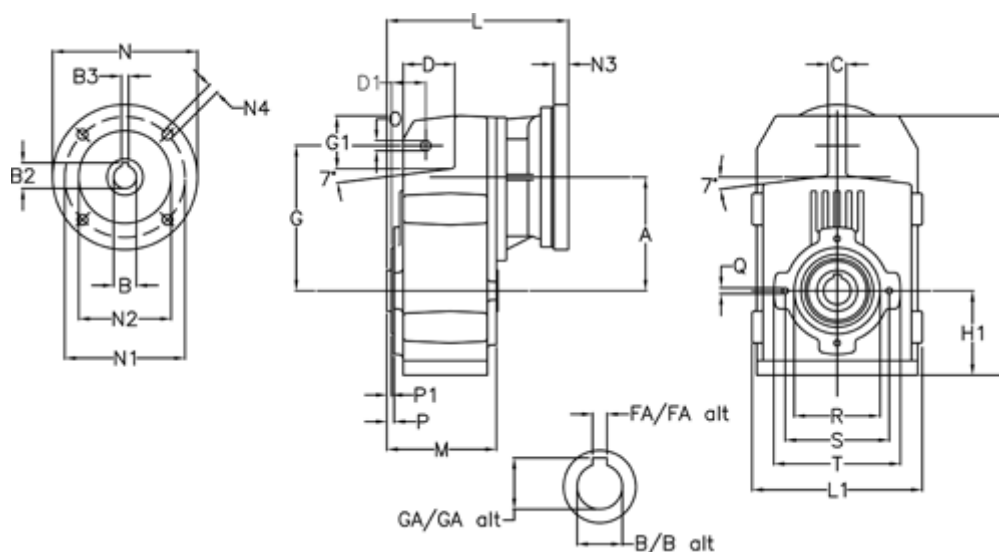

Article number: 29560403014225
 Description: Shaft mounted gear
 A412H40-30,1-P71B5

Measures

A = 175.75	FA = 12	M = 144.0	Q = M12x19
B = 40	G = 218	N = 160	R = 130
B1 = 14	G1 = 97.5	N1 = 130	S = 165
B2 = 16.3	GA = 43.0	N2 = 110	T = 200
B3 = 5	H = 389.0	N4 = M8x16	
C = 16	H1 = 116.0	O = 14	
D = 79.0	L = 246.0	P = 7.5	
D1 = 56.5	L1 = 242	P1 = 3.5	